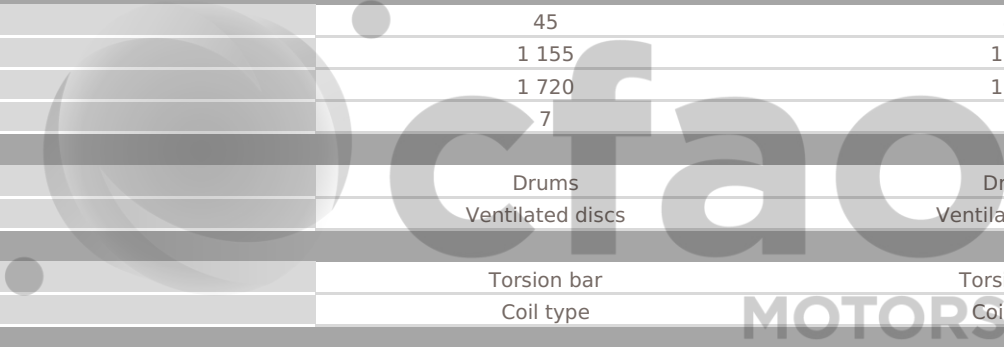

TECHNICAL CHARACTERISTICS	GL 5D 1462p MT	GLX 5D 1462p AT SLDA
ENGINE		
Number of cylinders	4	4
Valves/cylinder	4	4
Fuel type	Petrol	Petrol
Displacement (cc)	1 462	1 462
Max power HP/rpm	105 / 6000	105/6000
Max torque Nm	138 / 4400	138/4400
Fuel System	multipoint injection	multipoint injection
BODY		
Body style	Station wagon	Station wagon
Number of doors	4 doors	4 doors
DIMENSIONS		
Dimensions (Lxwxh) in mm	4,4*1,82*1,68	4395*1735*1690
Wheelbase (mm)	2740	2740
Ground clearance (mm)	180	180
TRANSMISSION		
Gearbox	Manual	Automatic
WEIGHT/CAPACITIES		
Fuel tank capacity (L)	45	45
Curb weight (kg)	1 155	1170
Gross vehicle weight (kg)	1 720	1740
Number of seats	7	7
BRAKES		
Rear brake	Drums	Drums
Front brake	Ventilated discs	Ventilated discs
SUSPENSIONS		
Rear suspension	Torsion bar	Torsion bar
Front suspension	Coil type	Coil type
TYRES		
Tyre dimension	185/65R15	185/65R15
EXTERIOR		
Front grill	Chrome	Chrome
Wheels	Steel with hubcap	Aluminium
Door handles	Body colour	Chrome
Door mirrors	Body colour	Body colour
Adjustable side mirrors	Electric	Electric
Folding side mirrors	Electric	Electric
INTERIOR & COMFORT		
Push & start system	-	✓
Keyless entry system	-	✓